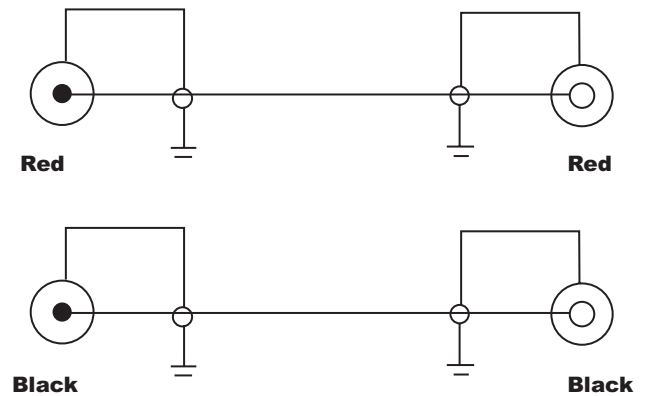

**Material:**

- 1.Cable: 2858 2 Flat Cable(Black PVC Jacket) O.D.2.8X5.8
- 2.All of Connectors with Normal Type
- 3.Overall Molded with Black  
(RCA Plugs: One is Black the other is Red)

**Note:**

- 1.Total Length:2M+5CM
- 2.Color: Black  
(RCA Plugs:One is Black the other is Red)
- 3.Molded Type

**Configuration:**

Description	
Name :	AK3030-2-R
	2 X RCA Plug-2 X RCA Jack

THIS DRAWING IS UNPUBLISHED

© Copyright 2005 by Assmann Electronic Components All International Rights Reserved

This drawing is a controlled document for Assmann Electronics, Inc. It is subject to change and the controlling engineering organization should be contacted for the latest revision.